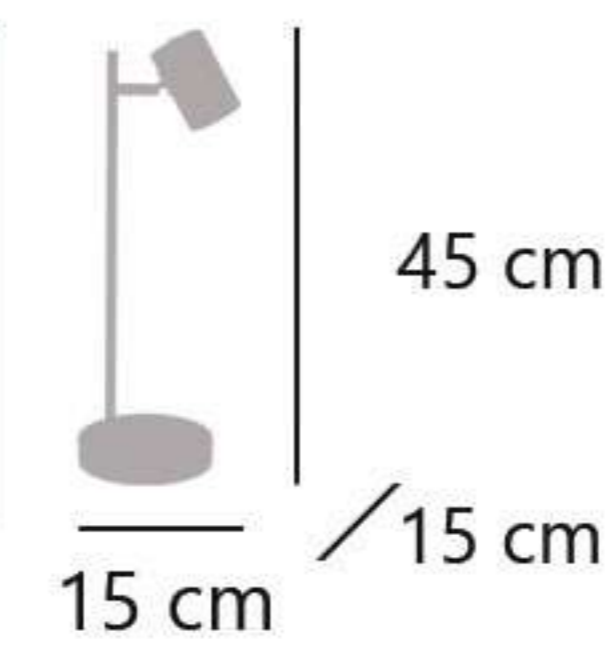

Orientable
Adjustable
Adjustable