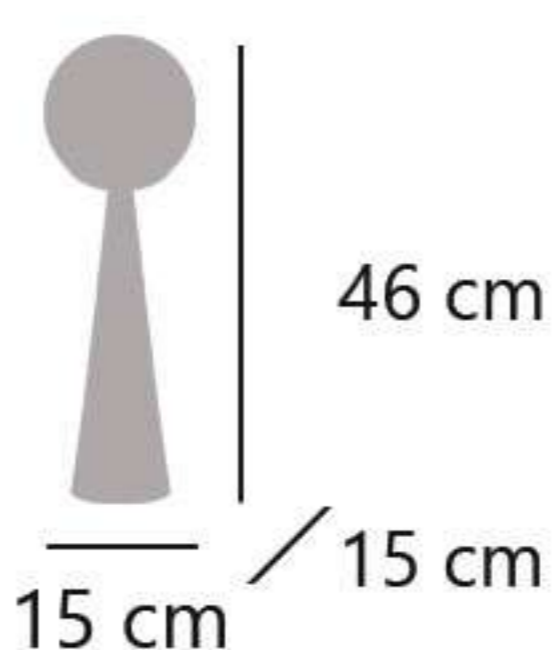

On/Off

BEN

11134 1 x E-14 / 40W Max.
11252 1 x E-14 / 40W Max.

Metal/cristal - Iron/glass - *Ferro/vidro*

On/Off

PATRICK

11265 1 x E-14 / 40W Max.
11266 1 x E-14 / 40W Max.

Metal/cristal - Iron/glass - *Ferro/vidro*