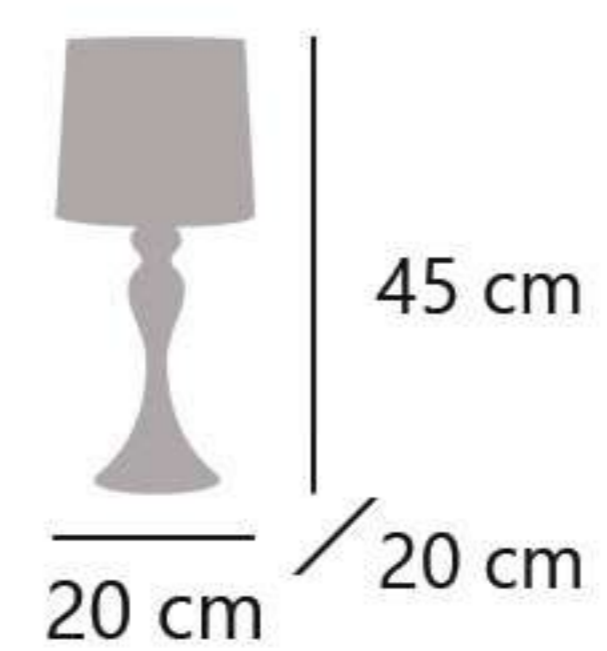

LOLA

12091 1 x E-27 / 60W Max.
12092 1 x E-27 / 60W Max.

Metal/tela - Iron/fabric - Ferro/tela