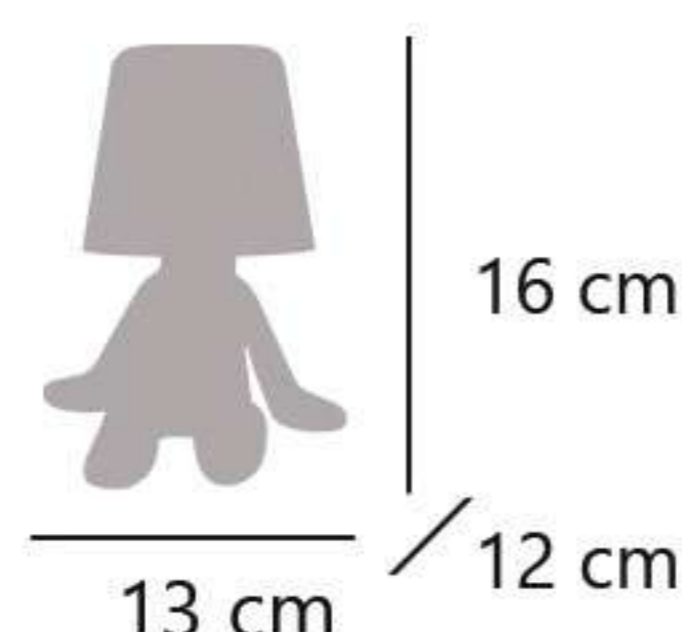

LENOX

12013 LED 3W / 180LM 3000-4000-6000K

12014 LED 3W / 180LM 3000-4000-6000K

12015 LED 3W / 180LM 3000-4000-6000K

Resina - Resin - Resina

12015