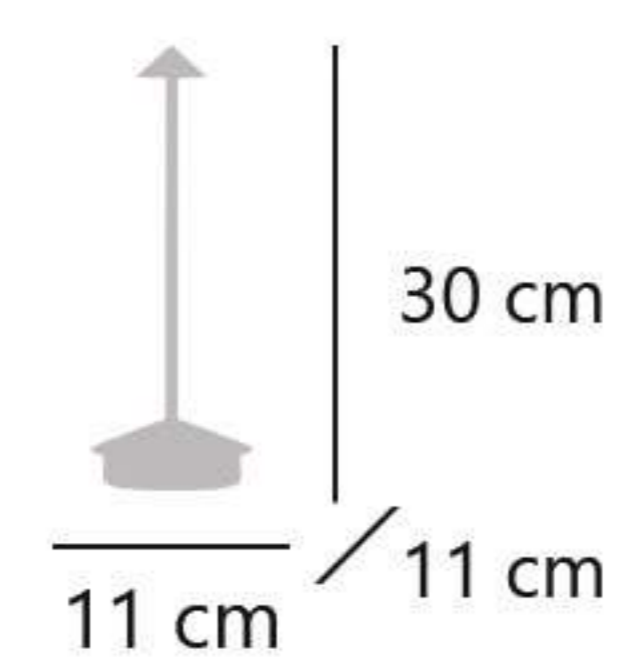

GRAM

11724 LED 3W / 300LM 3000-4000-6500K
11725 LED 3W / 300LM 3000-4000-6500K
11726 LED 3W / 300LM 3000-4000-6500K
11727 LED 3W / 300LM 3000-4000-6500K

Metal - Iron - Ferro